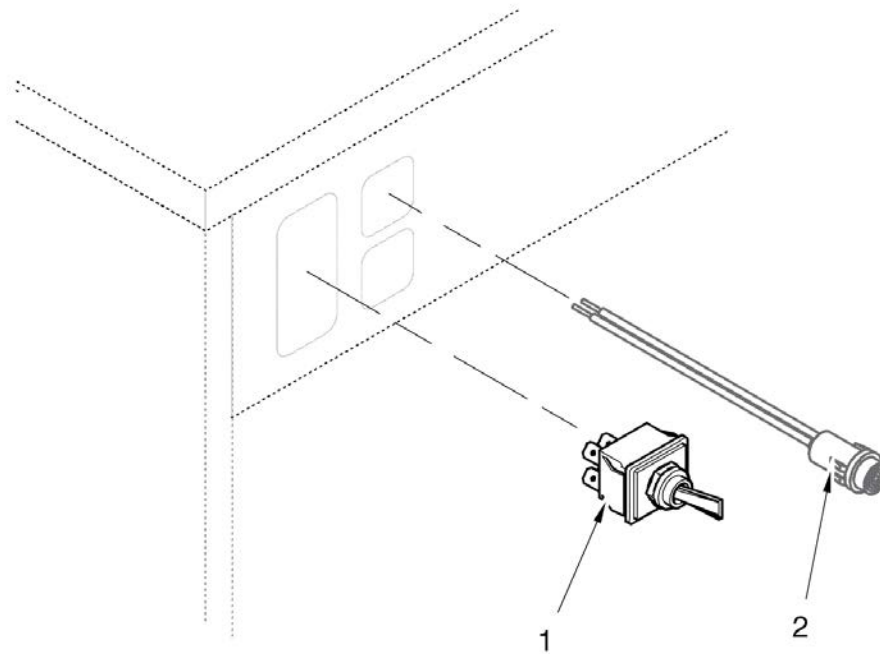

Electromechanical Control Assembly

Item No.	Part No.	Description	Qty.		Stocking Level
			932	930	
1	49353	Toggle switch	1	1	A
2	16624	Indicator lights	2	2	A
2	54085	Indicator light, green, CE	2	2	A
Recommended Parts: A = Truck Stock; B = Dist. Stock * = Not Shown