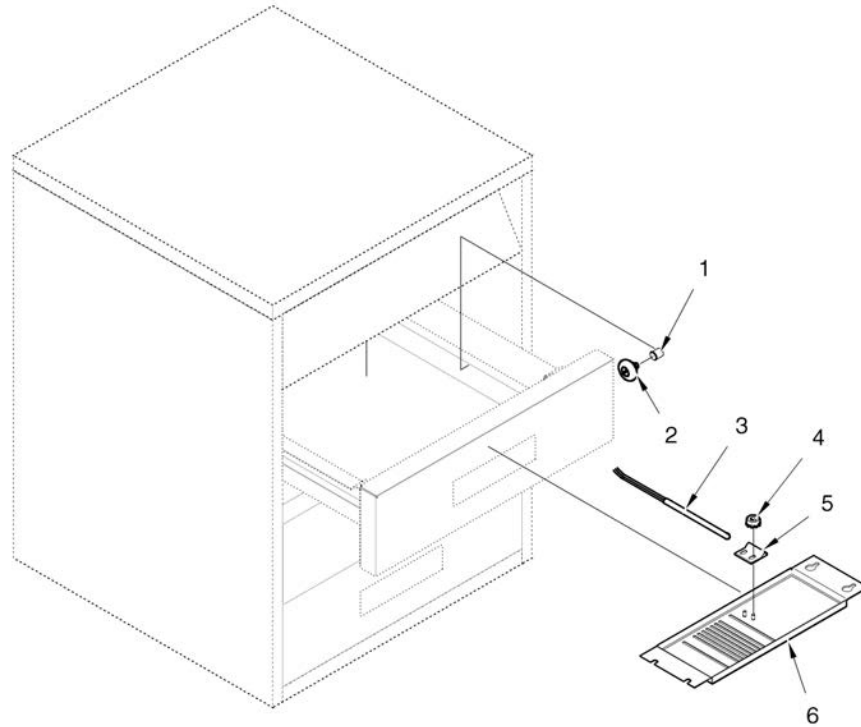

Probe Assembly

Item No.	Part No.	Description	Qty.		Stocking Level
			932	930	
1	31357	Bearing spacer	6	6	
2	31421	Bearing w/screw	6	6	
3	29523	Probe	1	1	A
4	NS02-005	Nut	2	2	
5	31483	Probe bracket	1	1