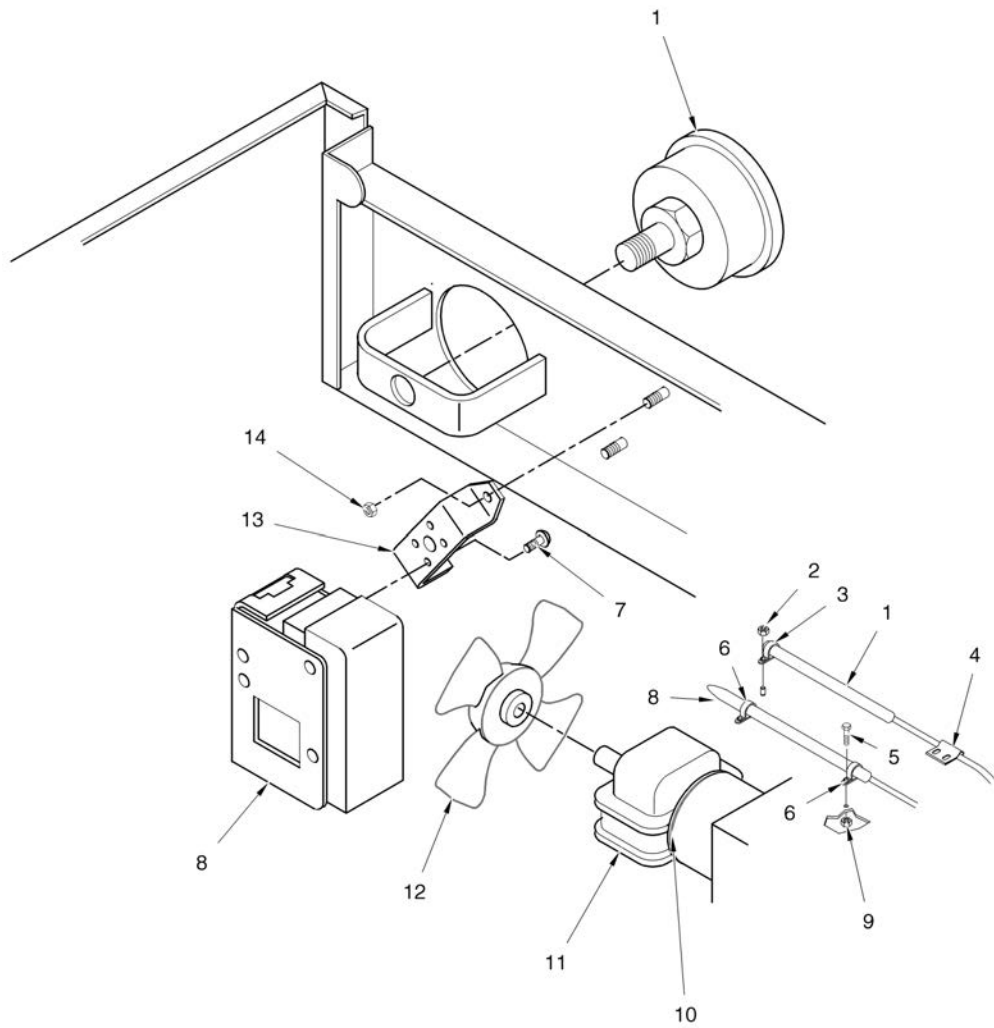

Electromechanical Assembly

Item No.	Part No.	Description	Qty.		Stocking Level
			932	930	
1	14250	Thermometer	1	1	A
2	NS02-006	Nut	2	2	
3	EF02-035	Thermometer bulb clamp	1	1	
4	EF02-030	Thermometer bulb clamp	1	1