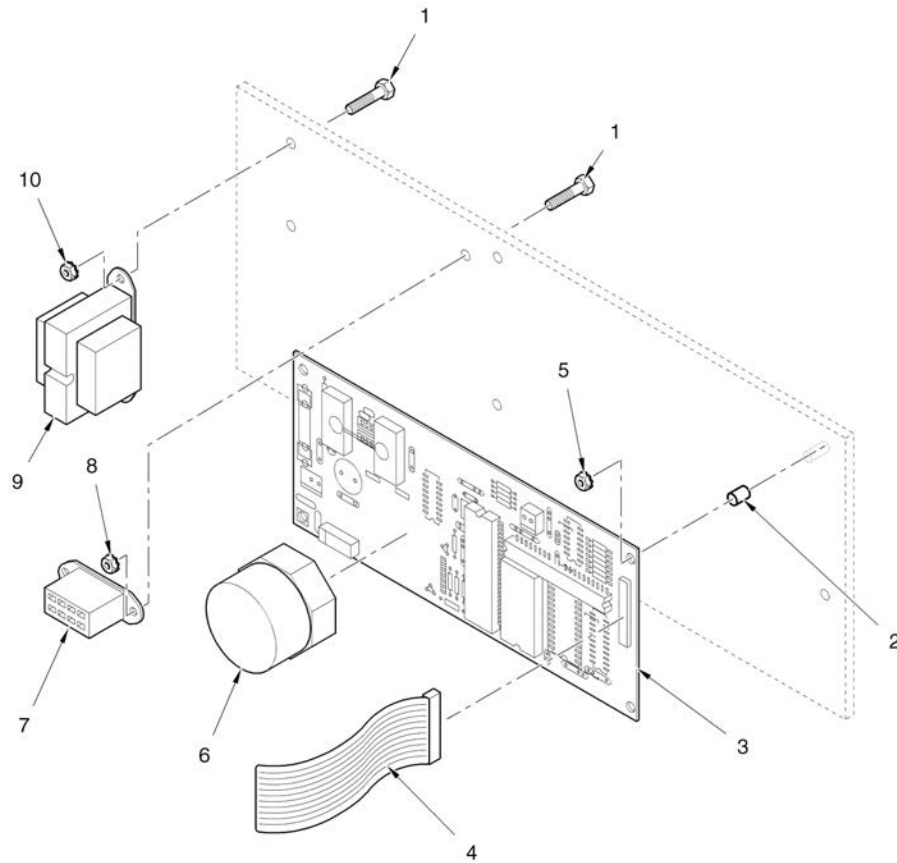

Countdown Timer (CDT) Controls

Item No.	Part No.	Description	Qty.		Stocking Level
			932	930	
1	SC01-049	Screw	4	4	
2	ME50-014	Spacers	4	4	
3	70047	Control PC board, 930, CDT	-	1	A
3	54855	Control PC board, KFC	1	1	A
3	70048	Control PC board, 4 timer, McDonalds	1	1	A