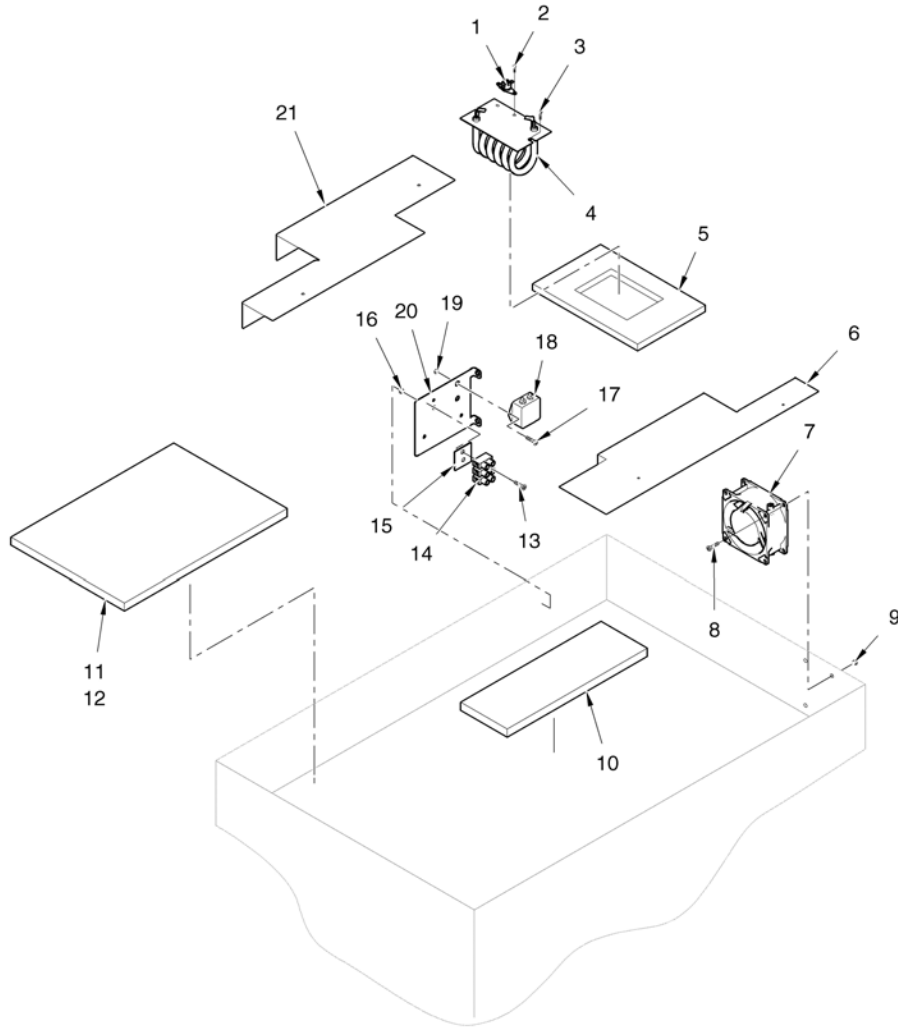

Heaters and Insulation

Item No.	Part No.	Description	Qty.		Stocking Level
			932	930	
1	27071	High limit, E/M	1	1	A