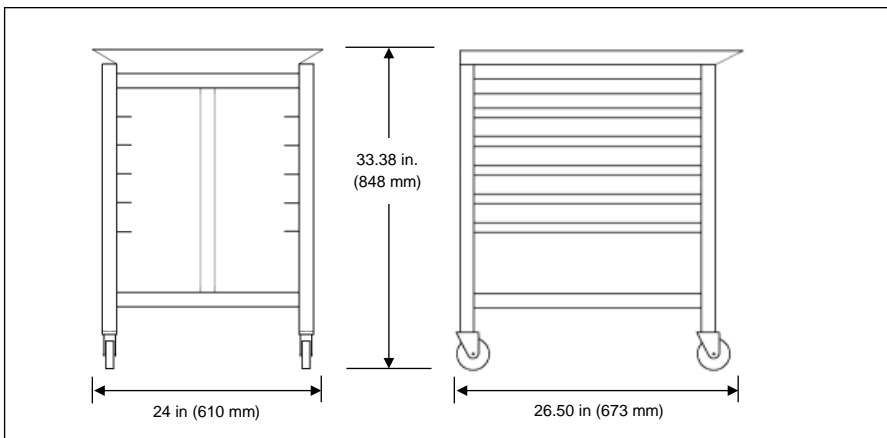

Standard Features

- Sturdy welded stainless steel construction
- Stainless steel dumping pan with flared sides to reduce product damage and waste
- Dump pan holds one full size sheet pan with grid (available separately)
- Dump pan detaches for easy cleaning
- Removable pan rack inserts hold up to five full size sheet pans and grids (available separately)
- 4 heavy-duty swivel casters, 2 locking

Dimensions

Height	33.38 in	(848 mm)
Width	24.00 in	(610 mm)
Depth	26.50 in	(673 mm)

Crated

Length	31 in	(785 mm)
Depth	25 in	(635 mm)
Height	33 in	(840 mm)
Volume	15 ft ³	(0.42 m ³)
Weight	69 lb	(31 kg)

Capacity

Dumping pan accepts 1 full size sheet pan
18 x 26 in (457 x 660)
Racking for up to 5 full size sheet pans
18 x 26 in (457 x 660)

Bidding specifications

Provide Henny Penny model DT 221 dump table for accumulating fried product from Henny Penny fryers.