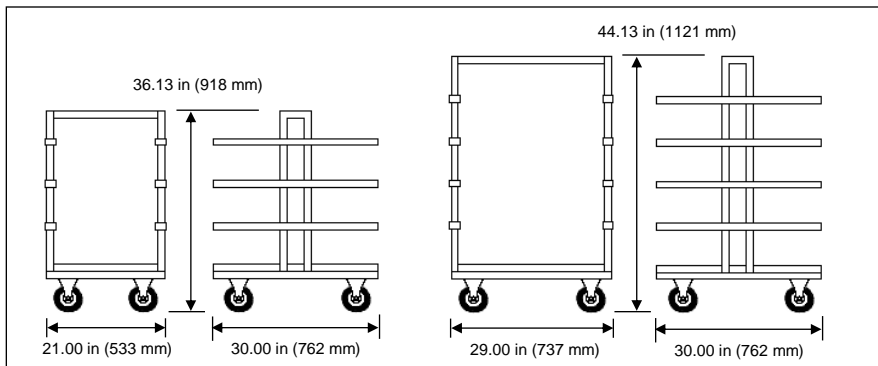

Designed to accommodate full load from stacked rotisserie:

- RSS 012 holds 12 spits (SCR 12)
- RSS 016 holds 16 spits (SCR 16)

## Laboratory certifications

	RSS 012	RSS 016
<b>Dimensions</b>		
Height	36.13 in (918 mm)	44.13 in (1121 mm)
Width	21.00 in (533 mm)	29.00 in (737 mm)
Depth	30.00 in (762 mm)	30.00 in (762 mm)
<b>Crated</b>		
Length	36 in (915 mm)	
Depth	36 in (915 mm)	
Height	50 in (1270 mm)	Contact Henny Penny
Volume	38 ft <sup>3</sup> (1.1 m <sup>3</sup> )	
Weight	97 lb (44 kg)	
<b>Capacity</b>		
Full load stacked rotisserie	12 spits or baskets 4 per rack 3 racks on 8 in (203 mm) centers	16 spits or baskets 4 per rack 4 racks on 8 in (203 mm) centers