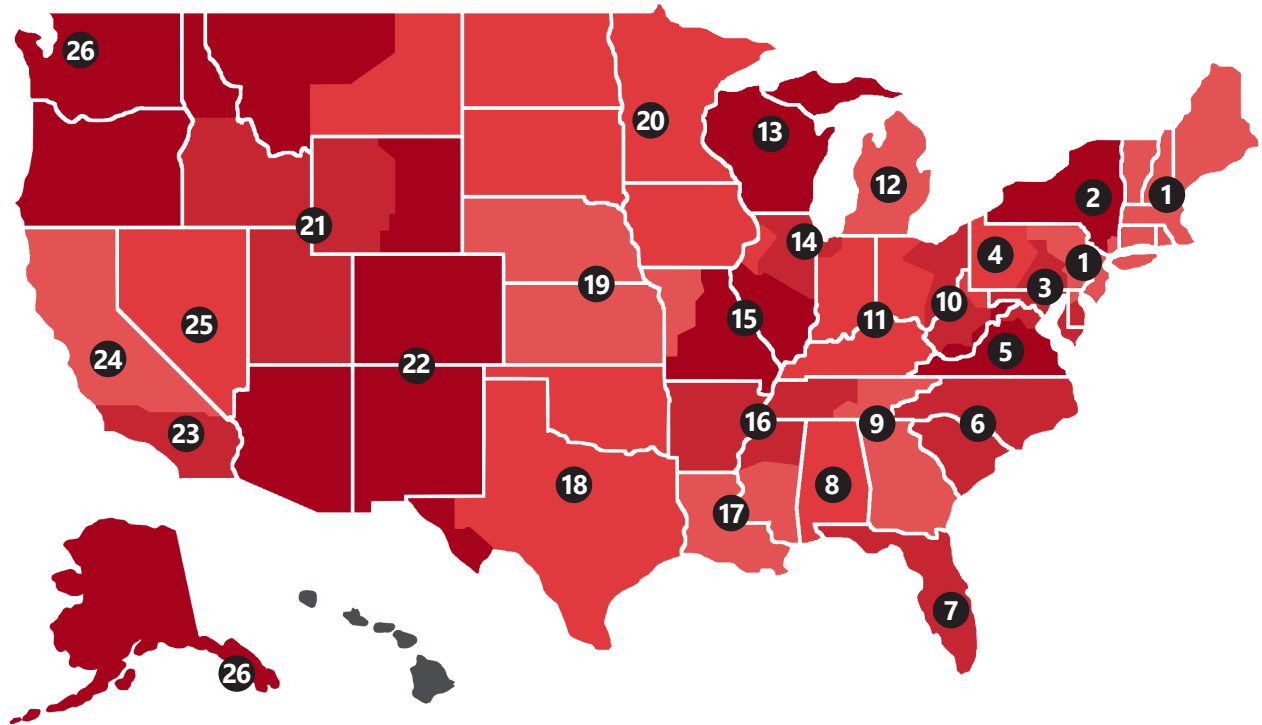

SALES COVERAGE

US MARKETS

- 1 HP Sales**
ME NH VT MA RI CT NY NJ DE PA
- 2 Guertin Distributors Inc**
NY
- 3 Taylor AFS**
DE MD DC VA PA
- 4 Kreiser Distributing Company**
PA WV
- 5 Five Point Carlisle**
WV VA
- 6 Price-Davis Inc**
NC SC
- 7 Five Point Florida**
FL
- 8 Ber-Vel Distributing**
AL
- 9 Certified Commercial Service & Equipment (CCSE)**
TN GA